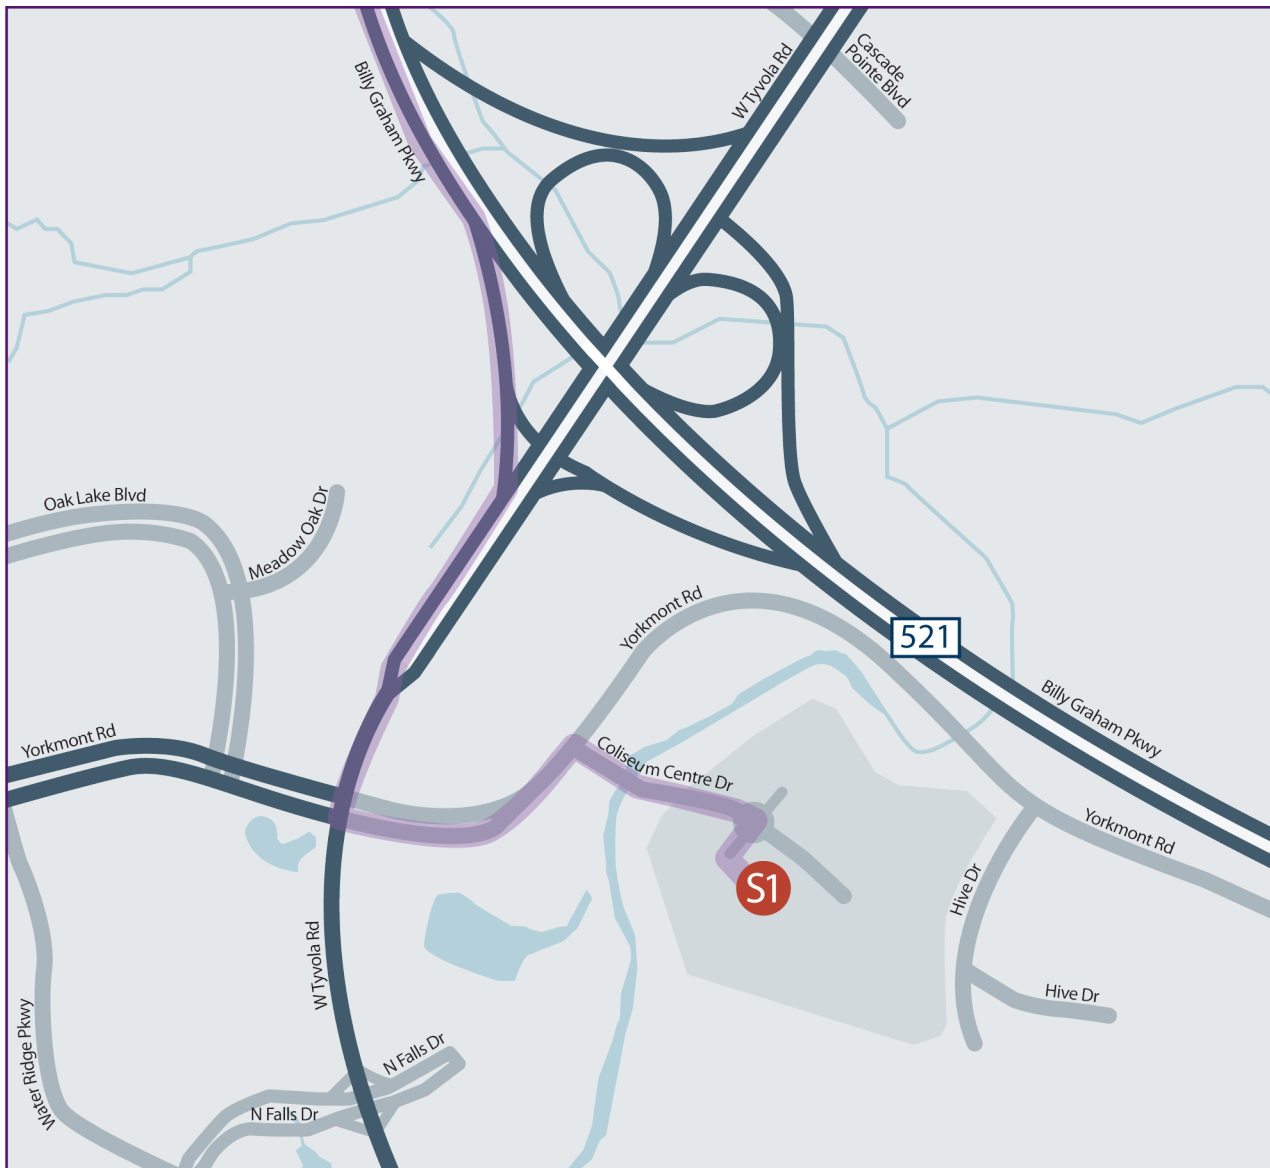

### Location

## Directions

From Charlotte Douglas International Airport (CLT)

Start on AIRPORT PARKING DR heading EAST	Go 0.4 mi
Slight RIGHT toward R C JOSH BIRMINGHAM PKWY	Go 0.3 mi
Continue straight onto R C JOSH BIRMINGHAM PKWY	Go 1.0 mi
Take the BILLY GRAHAM PKWY S ramp to I-77	Go 0.4 mi
Merge onto BILLY GRAHAM PKWY	Go 1.6 mi
Take the TYVOLA RD ramp to COLISEUM AREA	Go 0.3 mi
Slight RIGHT at W TYVOLA RD	Go 0.2 mi
Turn LEFT at YORKMONT RD	Go 0.2 mi
Take the 1st RIGHT onto COLISEUM CENTRE DR	Go 0.2 mi
Destination will be on the right	

**Distance 4.6 mi (±10 mins)**