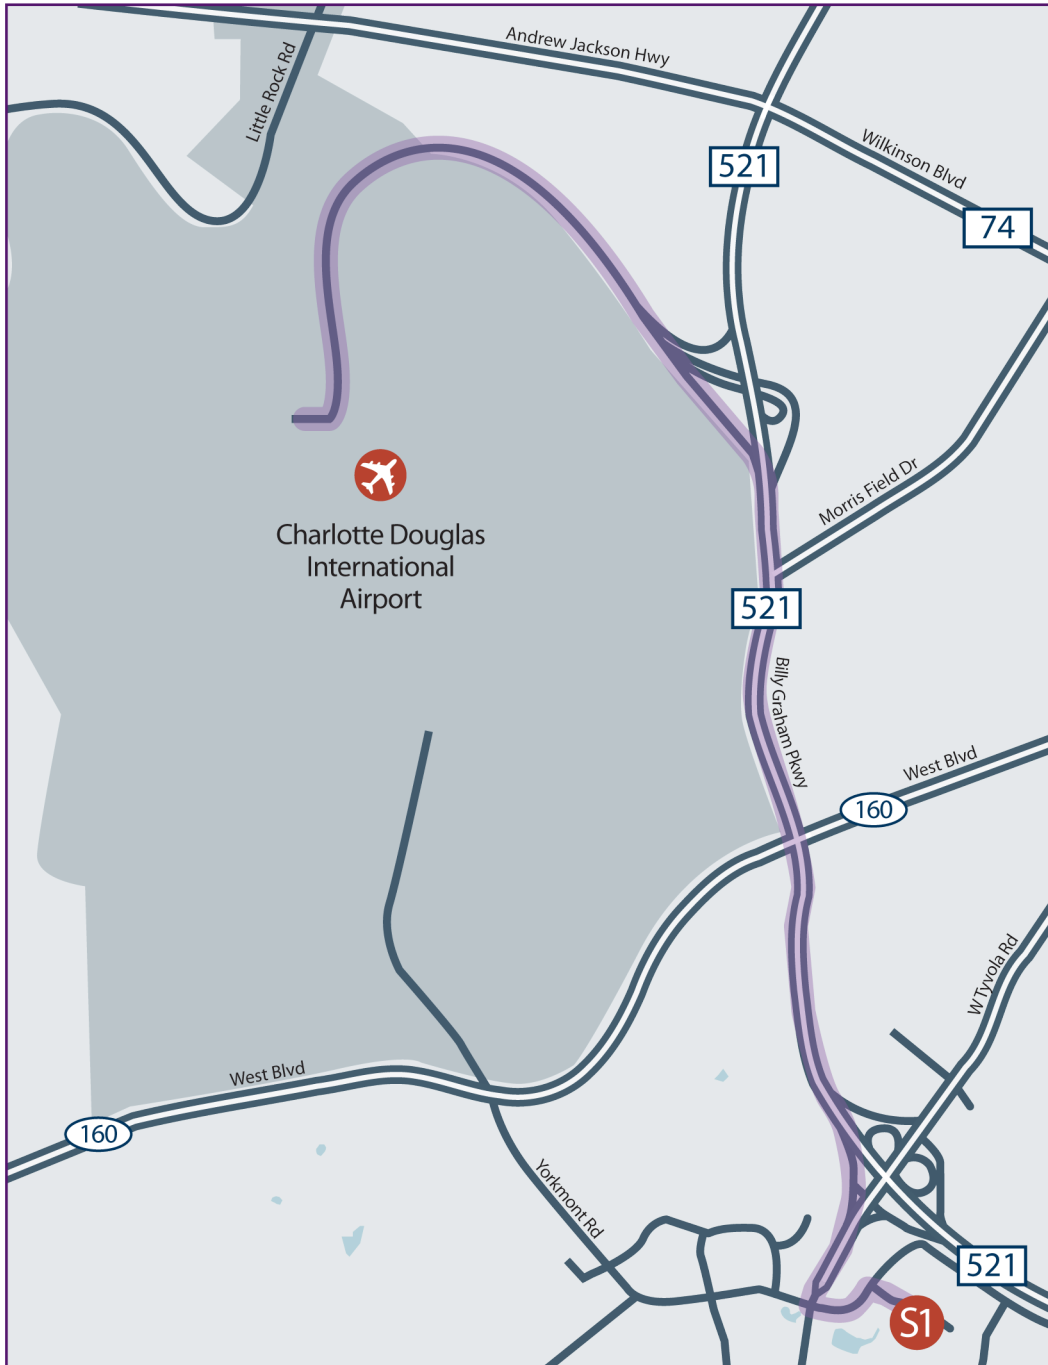

### Location

## Directions

From Charlotte Douglas International Airport (CLT)

Start on AIRPORT PARKING DR heading EAST	Go 0.4 mi
Slight RIGHT toward R C JOSH BIRMINGHAM PKWY	Go 0.3 mi
Continue straight onto R C JOSH BIRMINGHAM PKWY	Go 1.0 mi
Take the BILLY GRAHAM PKWY S ramp to I-77	Go 0.4 mi
Merge onto BILLY GRAHAM PKWY	Go 1.6 mi
Take the TYVOLA RD ramp to COLISEUM AREA	Go 0.3 mi
Slight RIGHT at W TYVOLA RD	Go 0.2 mi
Turn LEFT at YORKMONT RD	Go 0.2 mi
Take the 1st RIGHT onto COLISEUM CENTRE DR	Go 0.2 mi
Destination will be on the right	

**Distance 4.6 mi (±10 mins)**